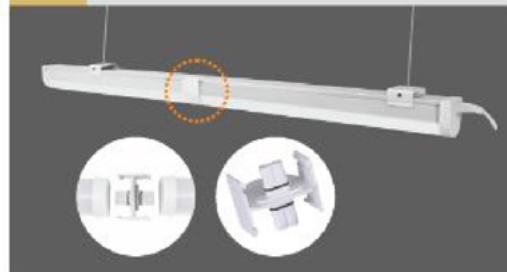

### SECTION 1: SPECIFICATIONS

POWER	33W
VOLTAGE	85-277V
LED	SANAN
BEAM ANGLE	120°
MATERIAL	Polycarbonate (PC), Frosted
LIGHT OUTPUT	4,290lm
COLOR TEMPERATURE	6000-6500K
FIXTURE LIFE-SPAN	50,000 HRS
IP RATING	IP 65
DIMENSIONS	1200 x43 x77mm
EMERGENCY POWER	4W
EMERGENCY RUN TIME	2HRS
CHARGE TIME	24HRS
LIGHT OUTPUT EMERGENCY	520 lm

### CERTIFICATIONS

**SECTION 2: INSTALLATION**

**1** Power cable can be protected against water and dust

**2** Seamless connection by joining bracket

**3** Double end accessories in case of corner connection