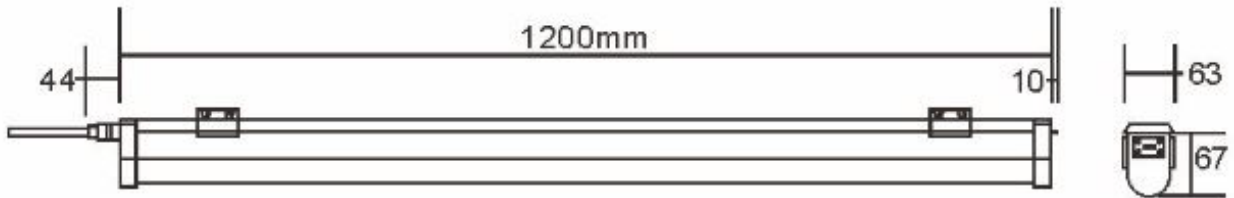

SECTION 2: INSTALLATION